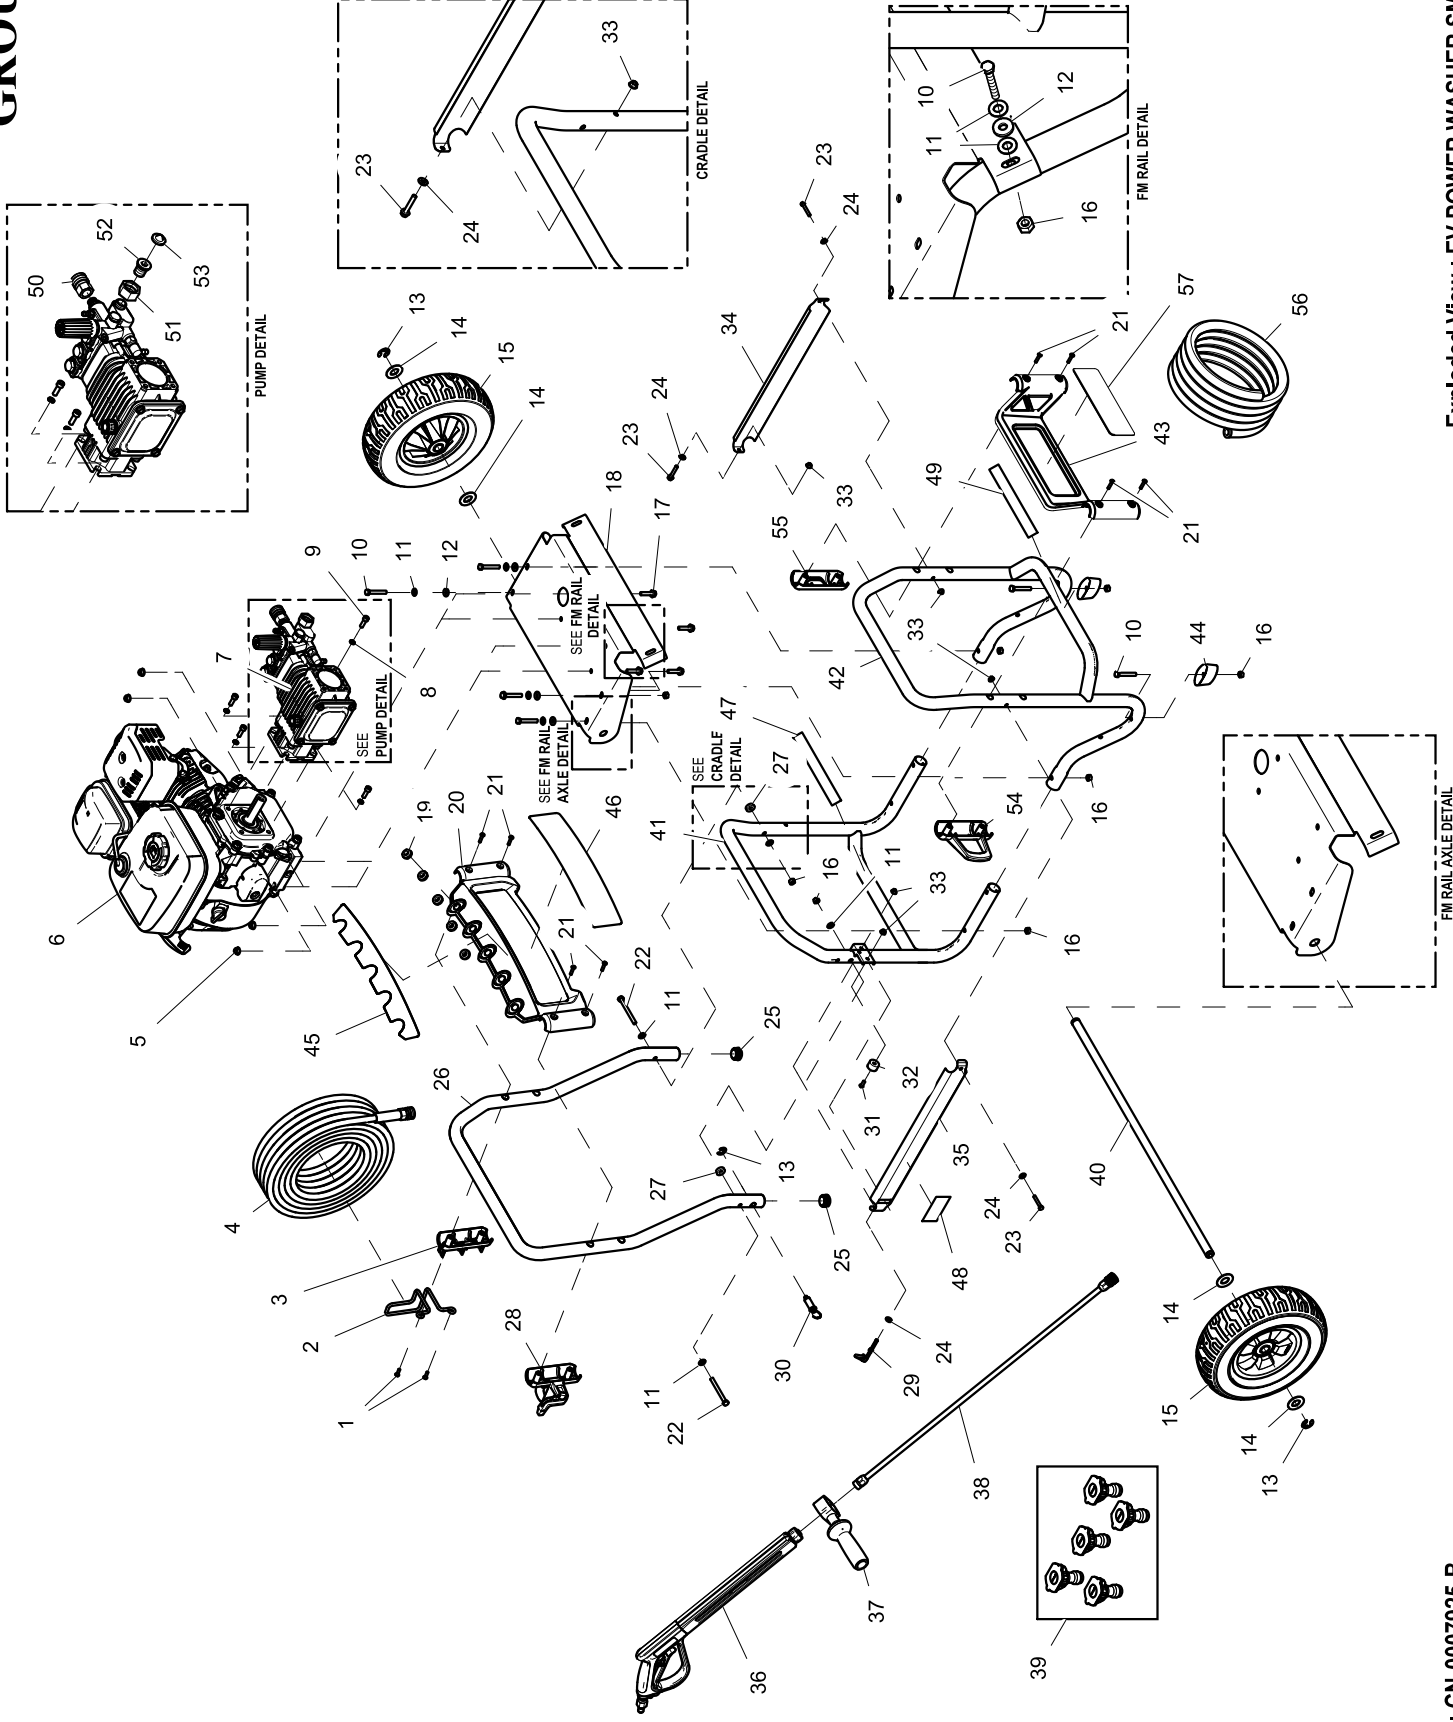

# GROUP EV

**EXPLODED VIEW: EV POWER WASHER SM PRO 3600**

**DRAWING #: 0K9903**

**GROUP EV**

<b>ITEM</b>	<b>PART#</b>	<b>QTY.</b>	<b>DESCRIPTION</b>
1	0J1545	2	SCREW BHSP M6-2.5 X 19MM
2	0J0211	1	HOOK GP HOSE
3	0H9637A	1	BILLBOARD CAP W/HOSE HOOK ORG
4	0K5326C	1	HOSE 5/16" X 50' W/QC DISK GRY
5	067989	4	NUT HEX FL WHIZ M8-1.25
6	0K5327	1	ENGINE 212CC G19 EPA 3
7	0K9902	1	PUMP, TRIPLEX
8	092479	4	WASHER LOCK M8 RIBBED
9	0J4188	4	SCREW SHC M8-1.25 X 18 C8.8 ZP
10	0J3317	8	SCREW HHC M8-1.25X55 8.8 BL ZP
11	022145	12	WASHER FLAT 5/16-M8 ZINC
12	0D4417	6	WASHER,RUBBER 1/4" X 1/8" THK
13	0J2686	3	RING, SNAP - 5/8" TYPE E
14	022247	4	WASHER FLAT 5/8 ZINC
15	0H9589B	2	WHEEL 10"DIA X 3"
16	049820	10	NUT HEX LOCK M8-1.25 NY INS
17	089230	4	SCREW HHFC M8-1.25 X 35 G8.8
18	0J8104	1	FRAME RAIL-ENGINE SM GP
19	0J3079	5	GROMMET-NOZZLE
20	0J0673A	1	BILLBOARD-UPPER SM ORG
21	0J1544	8	SCREW BHSP M6-2.5 X 25MM
22	061906	2	SCREW HHC M8-1.25 X 85 C8.8
23	051753	3	SCREW HHC M6-1.0 X 40 C8.8 FTH
24	022473	4	WASHER FLAT 1/4-M6 ZINC
25	0H9731	2	TUBE END CAP - 1-1/4" OD TUBE
26	0J0668	1	TUBE-SM GP HANDLE
27	0J0688	2	WASHER .325 X .875 X .25 NYLON
28	0J0141A	1	BILLBOARD CAP W/GUN HOOK ORG
29	0J2422	1	ASSY-WIRE PULL START CORD
30	0J0050	1	PULL PIN ASSEMBLY
31	0J5086	1	SCREW BHSC M6-1.0 X 20 ZP
32	0J5254	1	BUMPER-HANDLE STOP
33	0E8388	5	NUT HEX FL WHIZ M6-1.0
34	0J5155A	1	BRACKET-SIDE W/O CUTOUT SM
35	0J5155B	1	BRACKET-SIDE W/CUTOUT SM
36	0K6183	1	GUN 4200PSI PROF W/QC
37	0J1052	1	GUN SUPPORT HANDLE
38	0K9900A	1	LANCE ASSY - 28" LONG SS
39	0H9617K	1	KIT-NOZZLE
40	0H9603D	1	AXLE, 5/8" DIA
41	0J0665	1	WLDMNT, SM GP TUBE FRAME RR
42	0J0664	1	WLDMNT, SM GP TUBE FRAME FT
43	0J0674A	1	BILLBOARD-LOWER SM (BLANK) ORG
44	0G9055A	2	FOOT
45	0K1436A	1	DECAL-NOZZLE ID SM MATTE
46	0K1438B	1	DECAL, GENERAC SM PRO 3600
47	0J3376	1	DECAL QUICK START GP
48	0J3452	1	DECAL-ON/OFF
49	0J3375	1	DECAL QUICK START GP
50	0H9568	1	COUPLING-FEMALE QDISK
51	0J1445	1	NUT-GARDEN HOSE INLET
52	0J1443	1	NIPPLE-GARDEN HOSE INLET
53	0J1444	1	SCREEN-GARDEN HOSE INLET
54	0J0140A	1	BILLBOARD CAP W/WAND HOOK ORG
55	0J0139A	1	BILLBOARD CAP W/O HOOK ORG
56	0J5710	1	DETERGENT HOSE AND FILTER
57	0K4636	1	DECAL, GENERAC LOGO